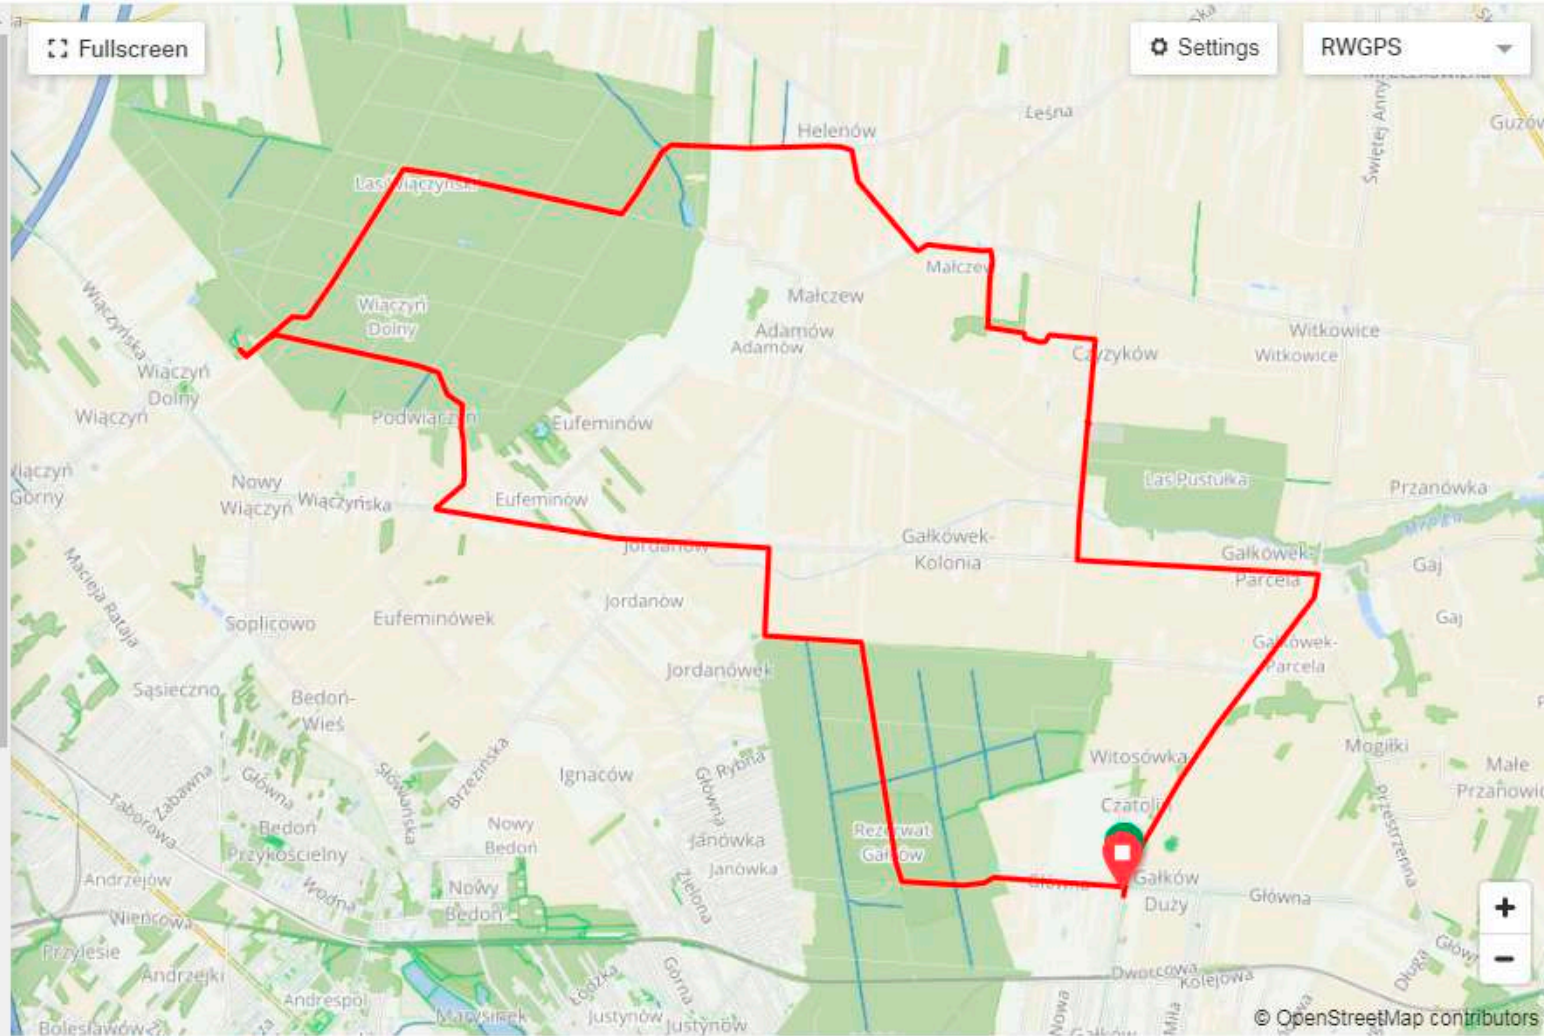

Sign up

Share

More

V GAŁKOWSKI RAJD ROWEROWY - TRASA PÓŁNOCNA

By Marcin Mikołajczyk

August 24, 2021, 4:02 am

24.8 km + 172 m 4.3 %
1:04 hrs - 178 m -4.9 %

gmina Koluszki, łódzkie Public (2 views)

Created Aug 25, 2021

Like What You See?

Sign up for a free Ride with GPS account to save this ride and send to your device.

Sign up

Metrics

Distance 24.8 km

Elevation + 172 m / -178 m

Max Grade 4.3%

Fullscreen

Settings

RWGPS

Ele Grade Speed 24.8 kilometers +172 m / -178 m

Drag on graph to zoom/select

Pin

Share

More

📍 24.8 km + 172 m ↗ 4.3 %
🕒 1:04 hrs - 178 m ↘ -4.9 %

📍 gmina Koluszki, łódzkie 🌐 Public (2 views)
📅 Created Aug 25, 2021

Like What You See?

Sign up for a free Ride with GPS account to save this ride and send to your device.