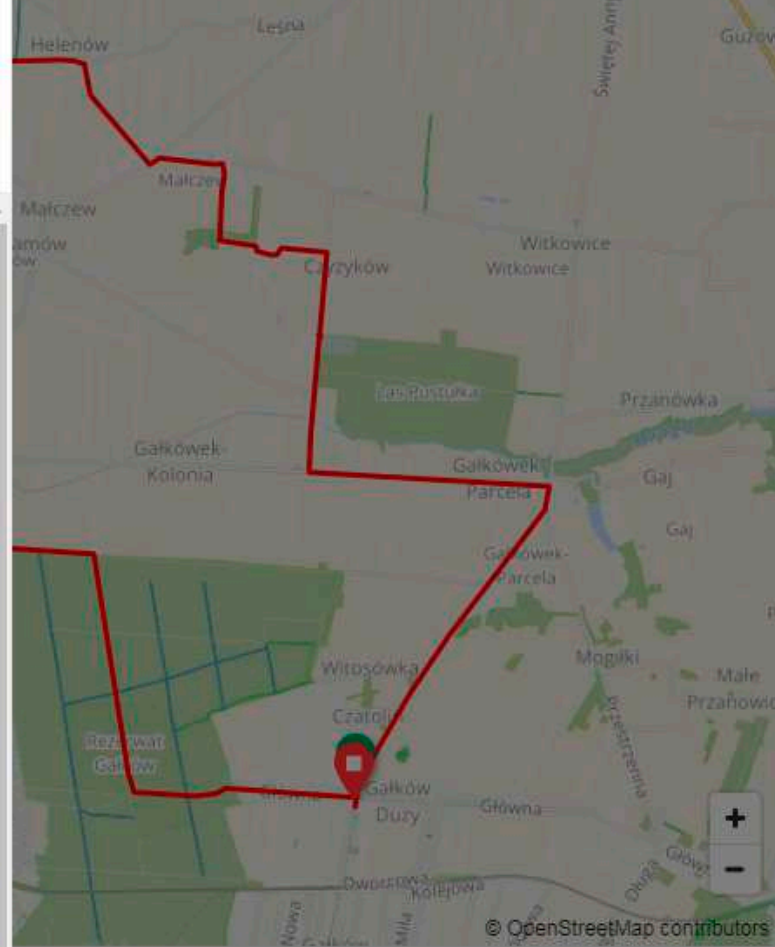

Sign up

Metrics

Distance 24.8 km

Elevation + 172 m / -178 m

Export V GAŁKOWSKI RAJD ROWEROWY - TRASA PÓŁNOCNA

FILE FORMATS

FIT Course (.fit) ▾

TCX Course (.tcx) ▾

Fullscreen

Settings

RWGPS

© OpenStreetMap contributors

Drag on graph to zoom/select

240

230

220