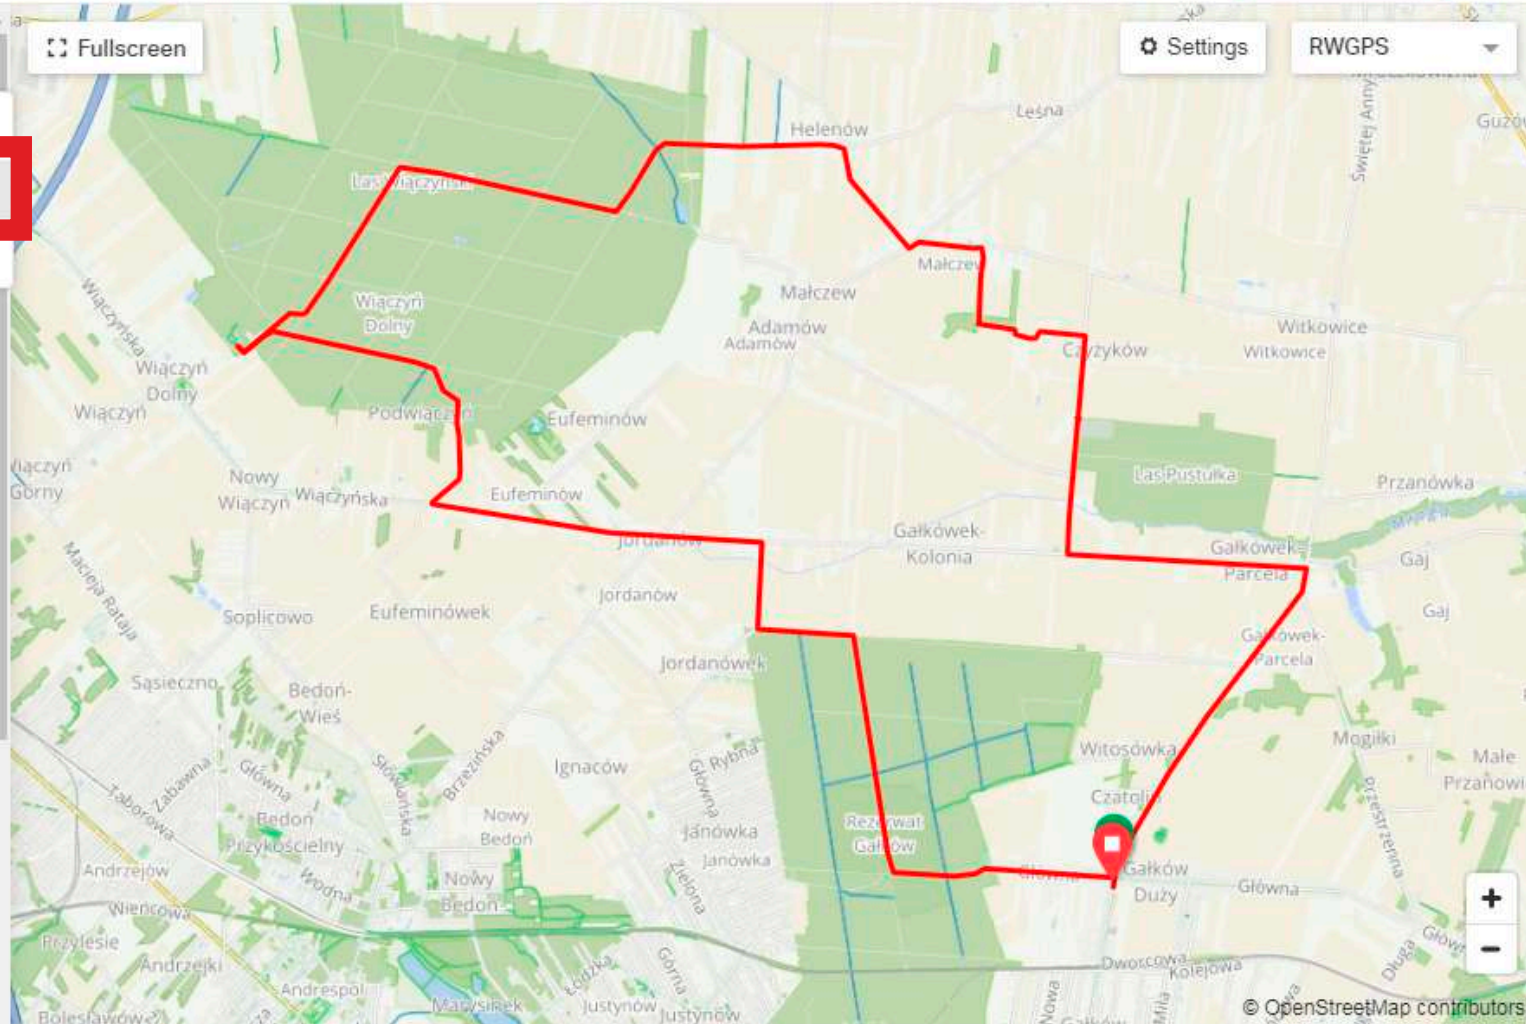

📍 24.8 km + 172 m ↗ 4.3 %
🕒 1:04 hrs - 178 m ↘ -4.9 %

📍 gmina Koluszki, łódzkie 🌐 Public (2 views)
📅 Created Aug 25, 2021

Like What You See?

Sign up for a free Ride with GPS account to save this ride and send to your device.

Sign up

Metrics

Distance 24.8 km

Elevation + 172 m / -178 m

Max Grade 4.3%

Ele Grade Speed 24.8 kilometers · +172 m / -178 m

Drag on graph to zoom/select

ele (m)